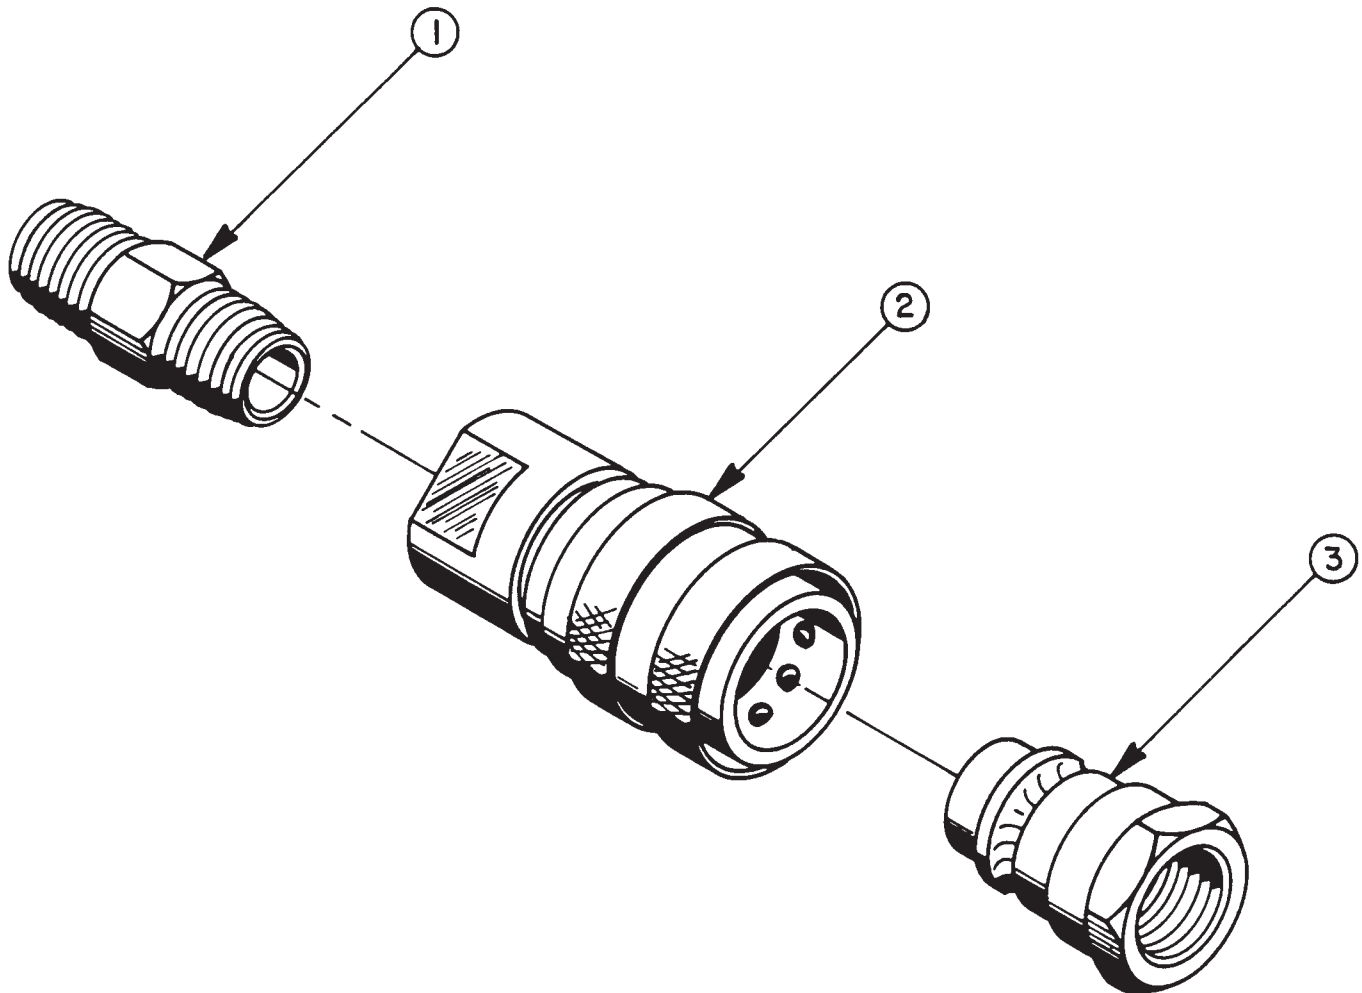

**QUICK COUPLER ASSEMBLY**

## Ram and Hose Halves

Item No.	Part No.	No. Req'd	Description
1	10672	1	Hex Nipple (1/4 NPTF)
2	16401	1	Coupler Body Assembly
3	16402	1	Coupler Nose Assembly