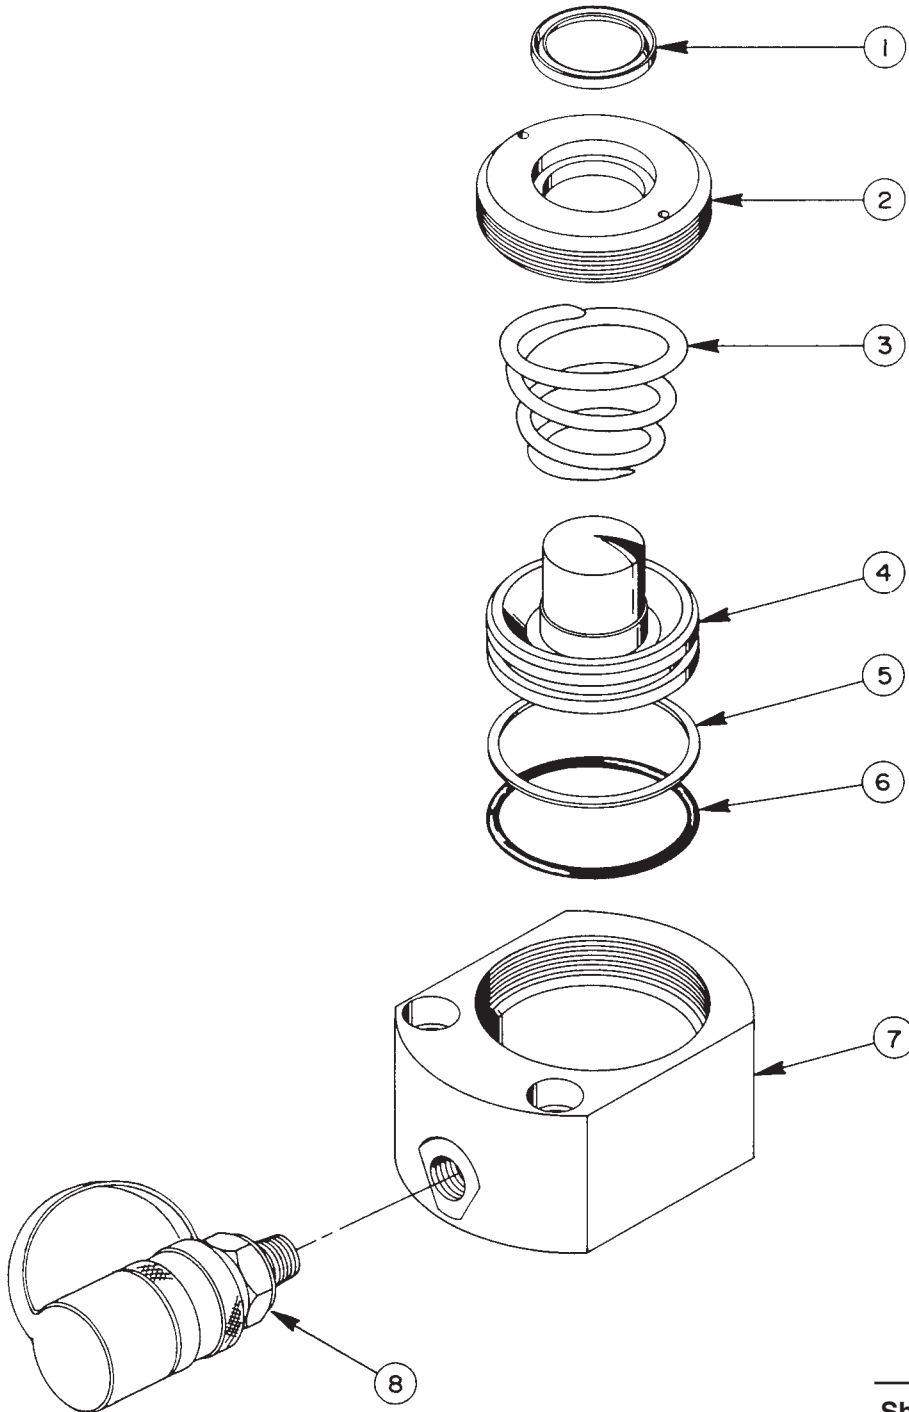

## SINGLE-ACTING, SPRING RETURN HYDRAULIC CYLINDER

Max. Capacity: 79.5 Tons at 10,000 PSI

Item No.	Part No.	No. Req'd	Description
1	*212179	1	Rod Wiper
2	52633	1	Retainer (Torque to 500/525 in. lbs.)
3	306400	1	Compression Spring
4	52632	1	Piston
5	*19171	1	Backup Washer (4-1/2 X 4-1/4 X .048, -244)
6	*10858	1	O-ring (4-1/2 X 4-1/4 X 1/8, -244)
7	52634	1	Cylinder Body
8	9796	1	Ram Half Coupler w/Dust Cap

**PARTS INCLUDED BUT NOT SHOWN**

16473	1	Patent Decal
*203908	1	Warning Decal
212032	1	Trade Name Decal

Part numbers marked with an asterisk (\*) are contained in Repair Kit No. 300459.

Refer to any operating instructions included with this product for detailed information about operation, testing, disassembly, reassembly, and preventive maintenance.

Note: Removed 205275 Warning Decal.