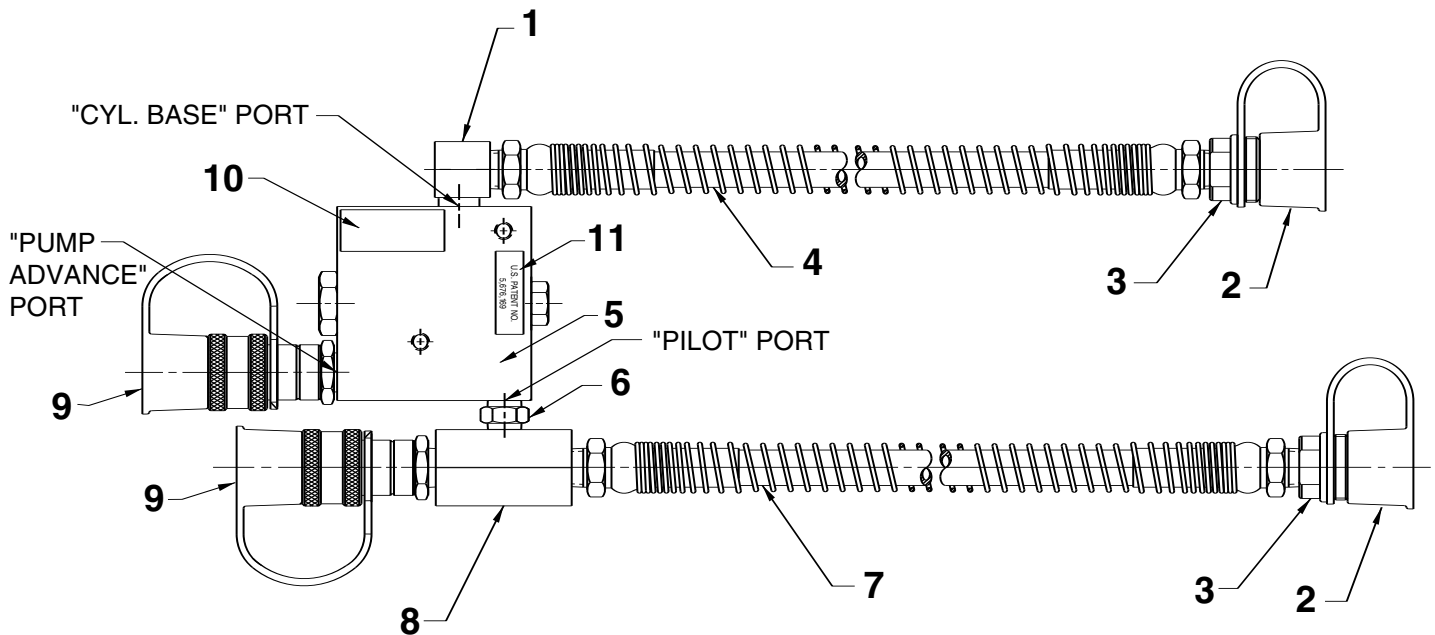

## COUNTERBALANCE VALVE

Item No.	Part No.	No. Req'd	Description
1	9681	1	Street Elbow Fitting
2	9800	2	Dust Cap
3	9798	2	Hose Half Coupler
4	307968	1	Hose
5	351239	1	Counterbalance Valve
6	12328	1	Straight Fitting
7	36891	1	Hose
8	9671	1	Double Tee Adapter Fitting
9	9796	2	Quick Cylinder Half Coupler
10	252213	1	Trade Name Decal
11	253085	1	Patent No. Decal

### HYDRAULIC SCHEMATIC