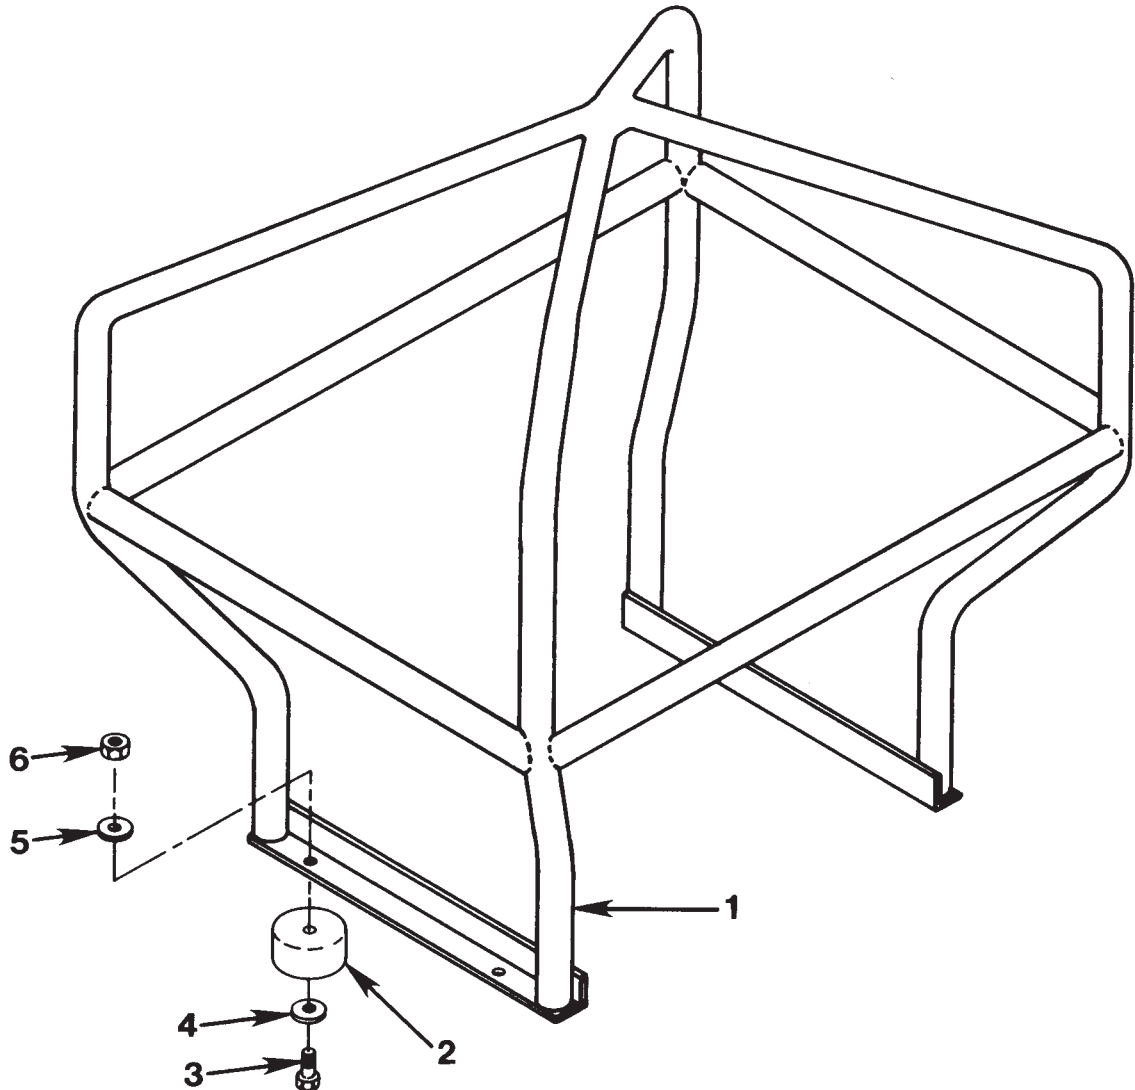

ROLL CAGE FRAME with Accessories

Item No.	Part No.	No. Req'd	Description
1	64121	1	Roll Cage Frame
2	250354	4	Recessed Rubber Bumper
3	10052	4	Hex. Hd. Cap Screw (3/8-16 UNC x 1-1/8 Lg.)
4	10258	4	Washer
5	10247	4	Lockwasher
6	10204	1	Hex Nut (3/8-16)